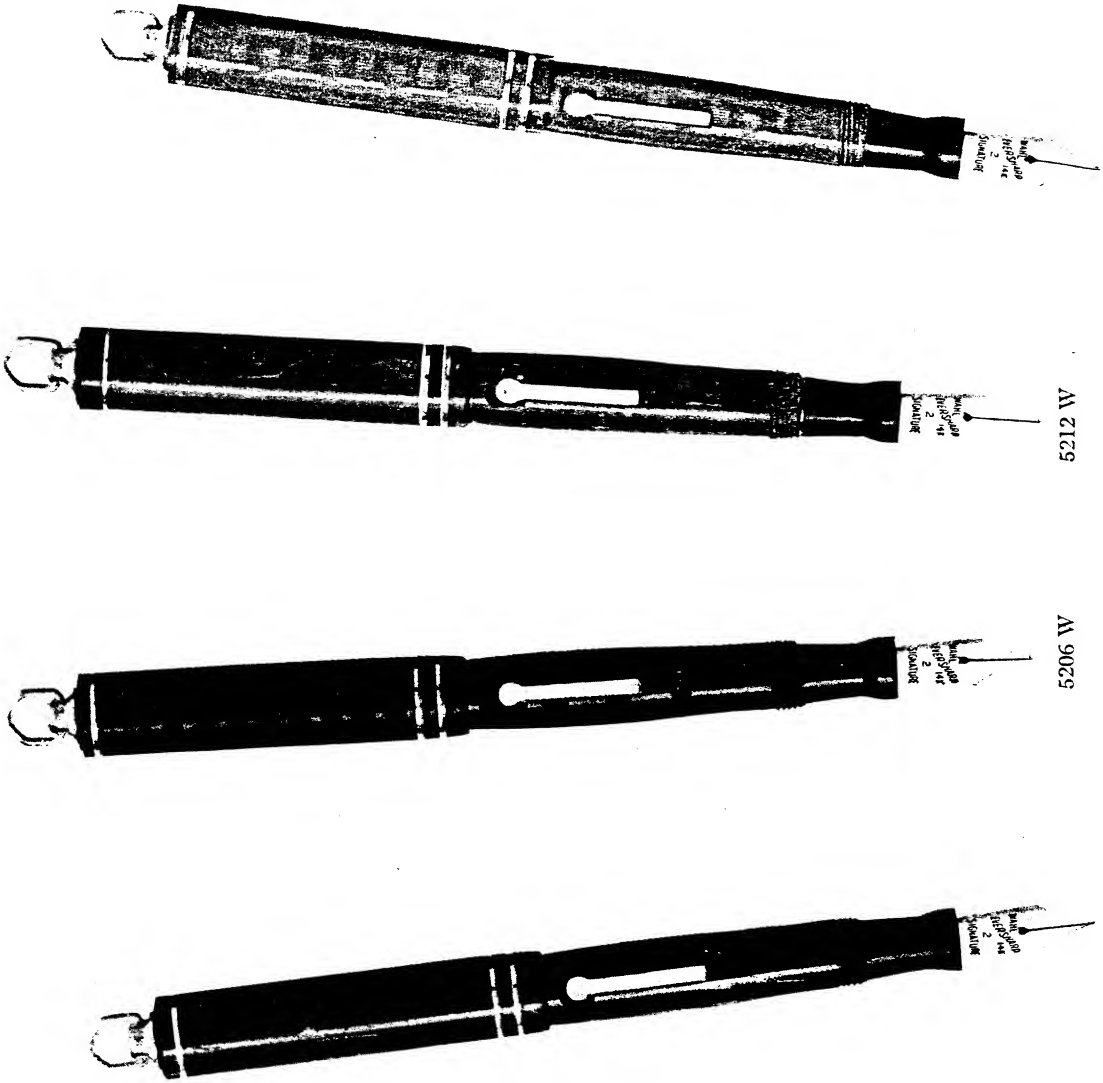

*Packed in Attractive Gift Boxes.*

5012 W

5006 W

5009 W

**WAHL - EVERSHPAR**

For the lady who prefers a very small pen for her purse and insists upon a fine flexible point, these attractive models in the popular colors are sure to please. The mountings are gold-filled and the No. 2 nibs are tipped with iridium, the same as all WAHL-EVERSHARP Pens.

- No. 5207W - ROSEWOOD  
Code: SHUYM    *List Price:* \$5.00
- No. 5206W - EBONY BLACK  
Code: PADUV    *List Price:* \$5.00
- No. 5212W - JADE GREEN  
Code: SMORP    *List Price:* \$3.50
- No. 5209W - RED  
Code: SCAZM    *List Price:* \$5.00